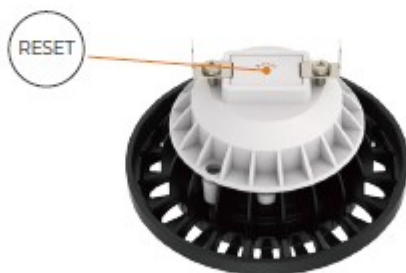

New
Product

Smart PAR36

 The patented design of the external hidden antenna makes the Bluetooth range reach more than 12 meters after being installed in the metal enclosed fixture.

 Small size, appropriate for most regular par36 lighting fixtures.

 The lamp achieves an IP67 protection rating, available in both G53 and FP base connectors.

Colors

10W Red + 10W Green + 10W Blue + 10W White High Power, vibrant and saturated colors, pure and intense.

Reset Button

Unique reset button design,, easily restore factory settings by pressing and holding for 3 seconds.

APP

App control allows for grouping, individual scene control, preset scenes, and color cycling.

Grouping

Preset Scenes

Individual Scene Control